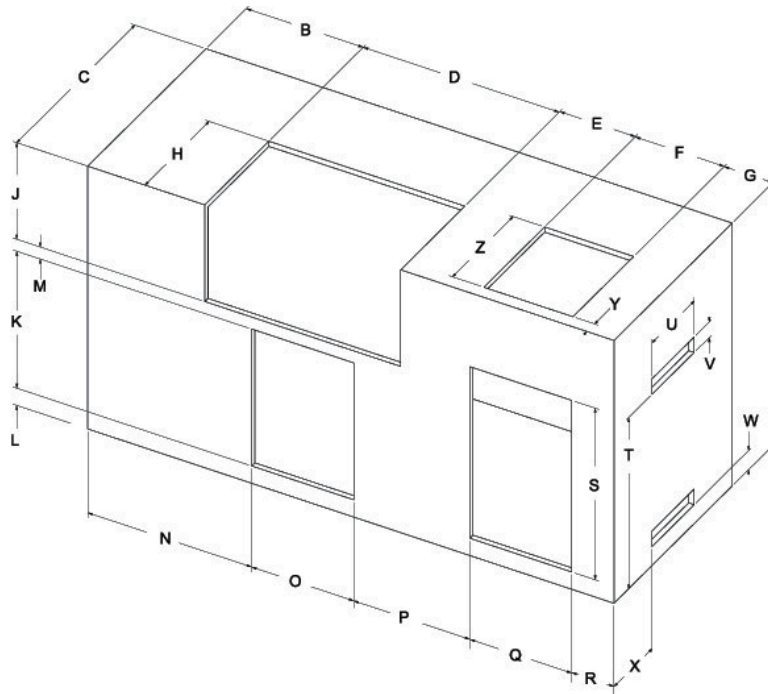

BUILT-IN KITS

		Opening Required (in.)			Stainless Frame Dimension (in.)		
		Height	Width	Depth	Height	Width	Depth
BHA	Built-In Surround for R3	14	26 ¹³/₁₆	15 ³/₈	14 ³/₈	28 ¹⁵/₁₆	16
BHAX	Built-In Surround for P3X/H3X	14	26 ¹³/₁₆	15 ³/₈	14 ³/₈	28 ¹⁵/₁₆	16
BDA	Door Kit (single door)	19 ¹³/₁₆	14		21 ⁹/₁₆	16 ⁹/₁₆	
BDA	Two Door Kits Mounted Together (as shown)	19 ¹³/₁₆	27 1/2		21 ⁹/₁₆	30 ³/₁₆	
BBA	Tilt-Out LP Tank Door	24 ¹³/₁₆	13 ¹⁵/₁₆		26 ⁹/₁₆	16 ⁵/₈	
BRB	Register	2 1/4	10		3	11 ⁹/₁₆	
DPA152	Built-In Sleeve for DPA150, DPA151(N/P)		12 ³/₄	15 1/4	³/₄	14 ³/₄	16 1/2

Limited Lifetime Warranty on Built-In Components

Minimum Requirements (inches)			
A	38	O	14 Single / 27 1/2 Double
B	16	P	15 7/8 Single / 9 1/8 Double
C	28	Q	13 15/16
D	26 13/16	R	5
E	10 11/32	S	24 13/16
F	12 3/4	T	24 3/4
G	6	U	10
H	15 3/8	V	2 1/4
J	14	W	2 3/4
K	19 13/16	X	9
L	2 1/2	Y	3/4
M	1 11/16	Z	15 1/4
N	22 3/8 Single / 15 5/8 Double